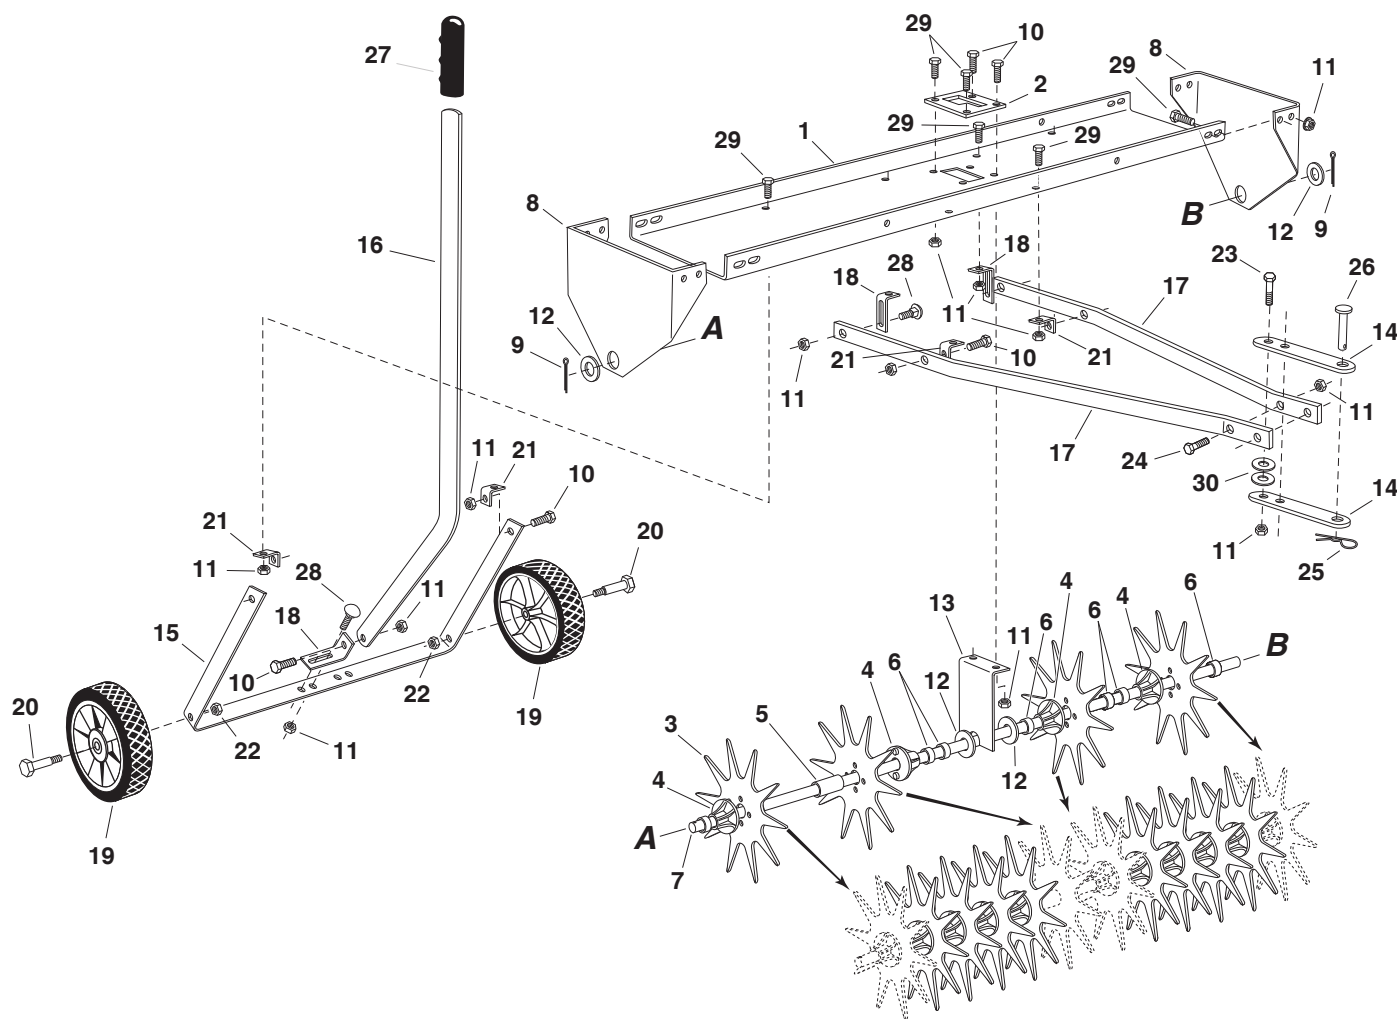

SPIKE AERATOR MODEL 586 63 67-01 REPAIR PARTS

REPAIR PARTS FOR U.S.A.

KEY NO.	PART NO.	QTY.	DESCRIPTION	KEY NO.	PART NO.	QTY.	DESCRIPTION
1	24597	1	Tray	16	24596	1	Lift Handle
2	24594	1	Plate, Lift	17	23914	2	Arm, Hitch Mount
3	23900	12	Disk, Spike	18	23442	3	Bracket, Hitch Arm Mount
4	45148	12	Hub, Spike Disk	19	43021	2	Wheel
5	23708	9	Spacer, 2.13" Long	20	43029	2	Bolt, Shoulder
6	46838	10	Spacer, 1/2" Long	21	23826	4	Bracket, Angle
7	24598	1	Axle	22	HA21362	2	Nut, Nylock 3/8-16
8	24599	2	End Plate	23	43224	2	Bolt, Hex 5/16-18 x 2-1/4"
9	43501	2	Cotter Pin, 9/64" x 1-1/2"	24	43840	2	Bolt, Hex 5/16-18 x 1-1/4"
10	43063	7	Bolt, Hex 5/16-18 x 1"	25	43343	1	Pin, Hair Cotter
11	47810	31	Nut, Nylock 5/16-18	26	47623	1	Pin, Hitch 3/8" (Flat Head)
12	43009	10	Washer, Flat	27	43943	1	Grip
13	24600	1	Bracket, Axle Support	28	44326	4	Bolt, Carriage 5/16-18 x 1"
14	23981	2	Bracket, Hitch	29	43182	16	Bolt, Hex 5/16-18 x 3/4"
15	24595	1	Bracket, Axle	30	736-0231	4	Washer, .344 x 1.125 x .12