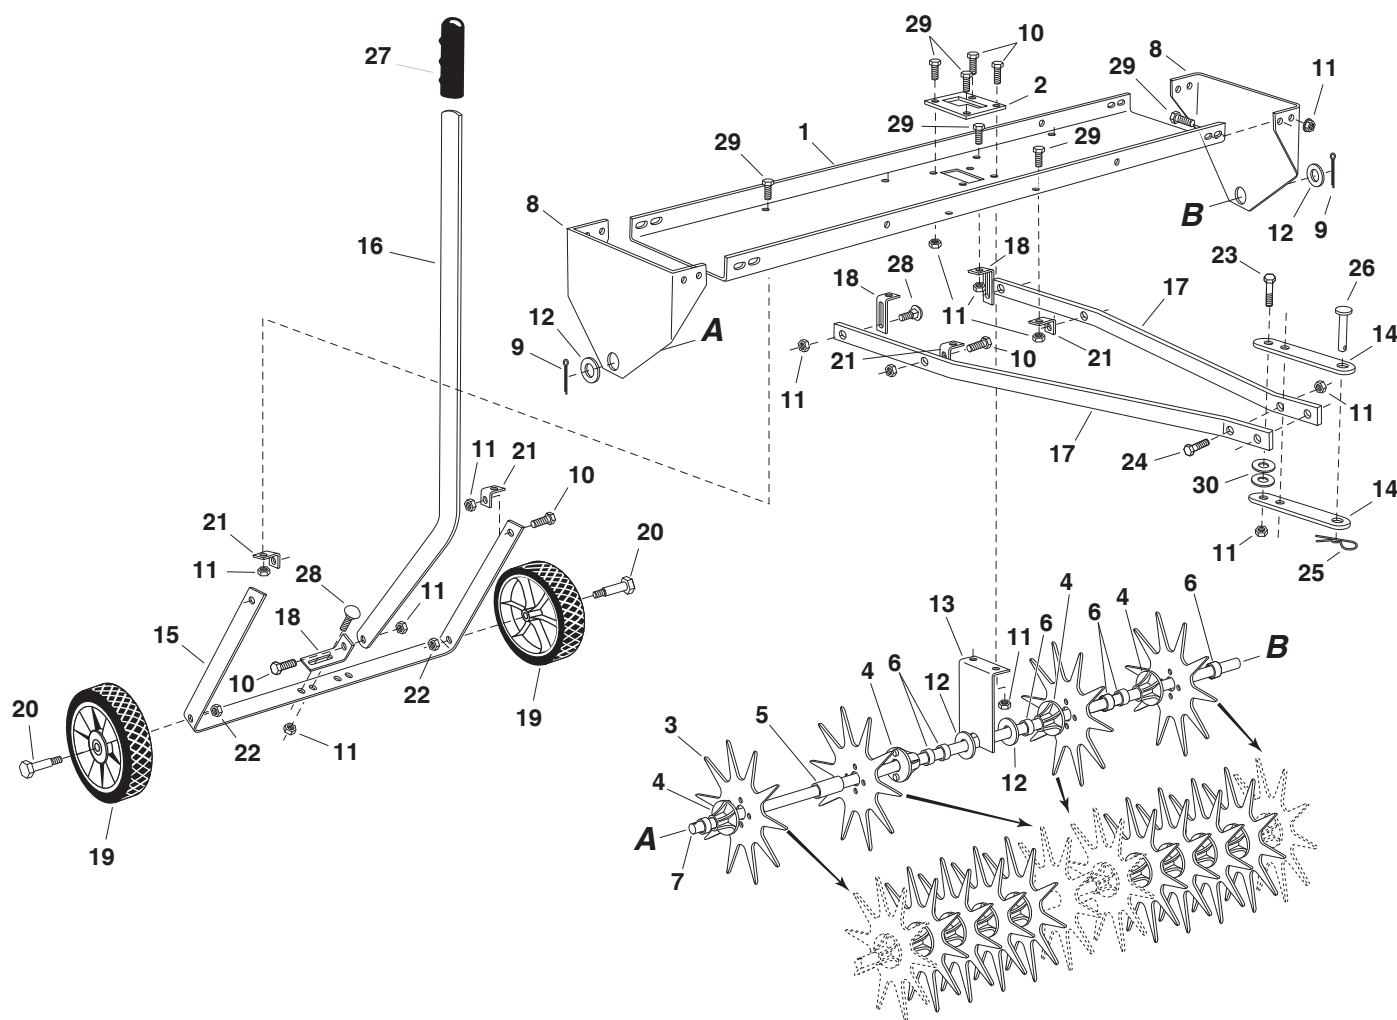

## SPIKE AERATOR MODEL 586 63 67-01 REPAIR PARTS

### REPAIR PARTS FOR U.S.A. ➔

KEY NO.	PART NO.	QTY.	DESCRIPTION	KEY NO.	PART NO.	QTY.	DESCRIPTION
1	531 00 81-01	1	Tray	16	531 00 81-12	1	Lift Handle
2	531 00 81-02	1	Plate, Lift	17	531 00 46-30	2	Arm, Hitch Mount
3	531 00 81-03	12	Disk, Spike	18	531 00 46-31	3	Bracket, Hitch Arm Mount
4	531 00 76-30	12	Hub, Spike Disk	19	504 06 10-01	2	Wheel
5	504 06 08-01	9	Spacer, 2.13" Long	20	504 06 11-01	2	Bolt, Shoulder
6	504 06 09-01	10	Spacer, 1/2" Long	21	531 00 81-15	4	Bracket, Angle
7	531 00 81-06	1	Axle	22	501 33 27-01	2	Nut, Nylock 3/8-16
8	531 00 81-07	2	End Plate	23	531 00 28-35	2	Bolt, Hex 5/16-18 x 2-1/4"
9	531 00 81-08	2	Cotter Pin, 9/64" x 1-1/2"	24	531 00 81-17	2	Bolt, Hex 5/16-18 x 1-1/4"
10	531 00 74-26	7	Bolt, Hex 5/16-18 x 1"	25	721 68 02-51	1	Pin, Hair Cotter
11	501 02 11-01	31	Nut, Nylock 5/16-18	26	531 00 81-18	1	Pin, Hitch 3/8" (Flat Head)
12	531 00 27-01	10	Washer, Flat	27	506 62 64-01	1	Grip
13	531 00 81-10	1	Bracket, Axle Support	28	522 77 02-01	4	Bolt, Carriage 5/16-18 x 1"
14	531 00 46-42	2	Bracket, Hitch	29	522 75 99-01	16	Bolt, Hex 5/16-18 x 3/4"
15	531 00 81-11	1	Bracket, Axle	30	577 77 94-01	4	Washer, .344 x 1.125 x .12